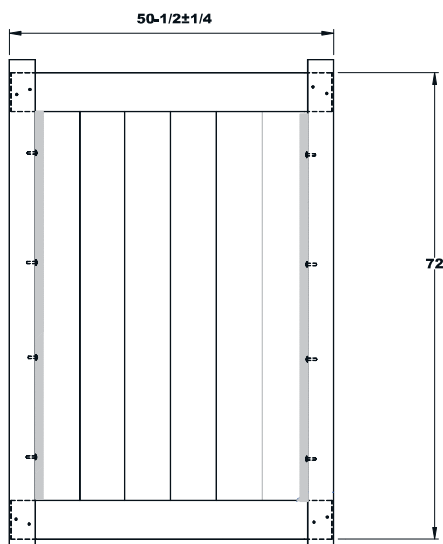

WALK GATE

FENCE PANEL

MATERIAL PER SECTION

RAIL PROFILE

QTY	ITEM	DIMENSION
2	Steel Reinforced Channel	2" x 6" x 95"
4	Lock Rings	NA

QTY	ITEM	DIMENSION
13	T&G Boards	7/8" x 7" x 50¾"
2	End Channel	7/8" x 1" x 47¾"

ELEMENT PREMIUM LX
2" x 6"

PREMIUM | 6' X 8' NEWBURY

SOLID VERTICAL PRIVACY | ELEMENT PREMIUM LX RAIL

DESCRIPTION	WEATHERED BLEND		SIERRA BLEND		BRAZILIAN BLEND		ARCTIC BLEND	
	QTY	SKU	QTY	SKU	QTY	SKU	QTY	SKU
6' x 8' Newbury Solid Vertical Privacy Panel (60"H)		630354		630200		630501		630318
5" x 5" x 107" Corner Post		630367		642180		630514		630331
5" x 5" x 107" Line Post		630368		642181		630515		630332
5" x 5" x 107" End Post		630369		642182		630516		630333
5" x 5" Flat Top Post Cap		410869		410868		410865		410863
5" x 5" New England Post Cap		410880		410879		410875		410872
6' Newbury Solid Vertical Privacy Gate Kit		630357		630212		630504		630321
6' x 36½" Newbury Solid Vertical Privacy Gate		630447		630446		630617		630444
6' x 50" Newbury Solid Vertical Privacy Gate		630360		630214		630507		630324
6' x 64¾" Newbury Solid Vertical Privacy Gate		630451		630450		630618		630448

WALK GATE

FENCE PANEL

MATERIAL PER SECTION

RAIL PROFILE

QTY	ITEM	DIMENSION
2	Steel Reinforced Channel	2" x 6" x 95"
4	Lock Rings	N/A

QTY	ITEM	DIMENSION
13	T&G Boards	7/8" x 7" x 62¾"
2	End Channel	7/8" x 1" x 59¾"