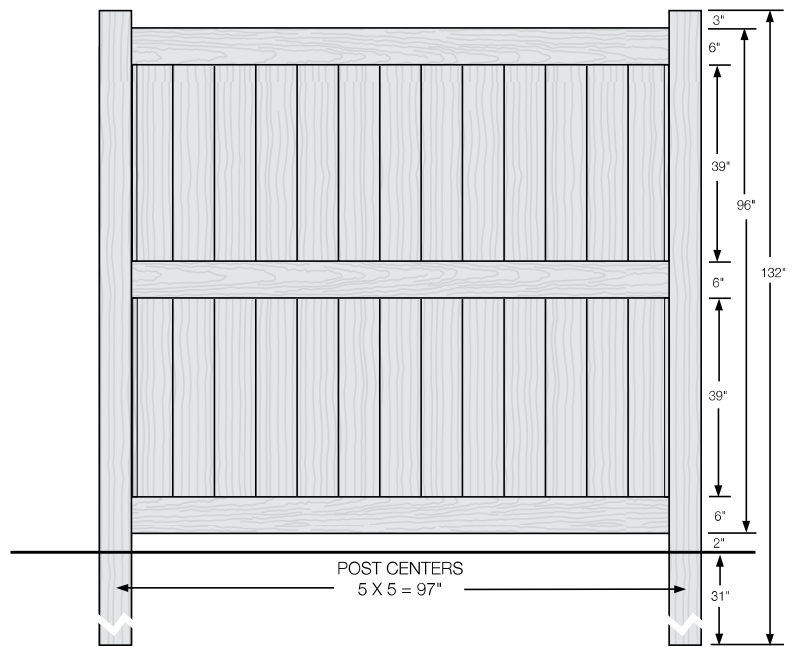

WALK GATE

FENCE PANEL

MATERIAL PER SECTION

QTY	ITEM	DIMENSION
1	Molded Mid Rail with Steel	2" x 6" x 95"
2	Top/Bottom Rail with Steel	2" x 6" x 95"
6	Lock Rings	N/A

RAIL PROFILE

QTY	ITEM	DIMENSION
26	T&G Boards	7/8" x 7" x 35 7/8"
2	End Channel	7/8" x 1" x 47 7/8"

ELEMENT PREMIUM LX
2" x 6"

PREMIUM | 8' X 8' NEWBURY

SOLID VERTICAL PRIVACY | ELEMENT PREMIUM LX RAIL

DESCRIPTION	WEATHERED BLEND		SIERRA BLEND		BRAZILIAN BLEND		ARCTIC BLEND	
	QTY	SKU	QTY	SKU	QTY	SKU	QTY	SKU
8' x 8' Newbury Solid Vertical Privacy Panel (96"H)		641963		641960		641964		641962
5" x 5" x 132" Corner Post		631005		631004		630755		631002
5" x 5" x 132" Line Post		631009		631008		630756		631006
5" x 5" x 132" End Post		631013		631012		630757		631010
5" x 5" Flat Top Post Cap		410869		410868		410865		410863
5" x 5" New England Post Cap		410880		410879		410875		410872
8' Newbury Solid Vertical Privacy Gate Kit		630597		630267		630745		630586
8' x 50" Newbury Solid Vertical Privacy Gate		641935		641947		641932		641930

WALK GATE

FENCE PANEL

MATERIAL PER SECTION

QTY	ITEM	DIMENSION
1	Molded Mid Rail with Steel	2" x 6" x 95"
2	Top/Bottom Rail with Steel	2" x 6" x 95"
6	Lock Rings	N/A

RAIL PROFILE

QTY	ITEM	DIMENSION
13	T&G Boards	7/8" x 7" x 41 7/8"
2	End Channel	7/8" x 1" x 47 7/8"