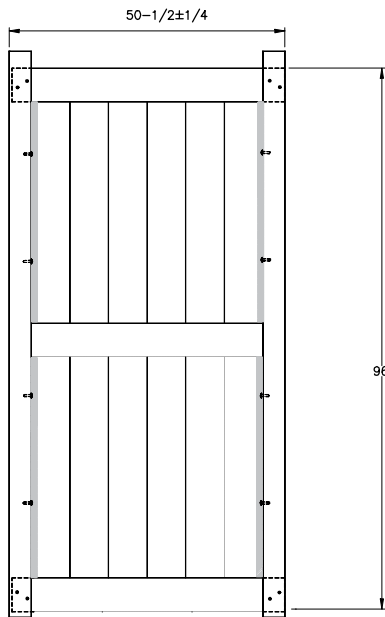

WALK GATE

FENCE PANEL

MATERIAL PER SECTION

RAIL PROFILE

QTY	ITEM	DIMENSION
2	Steel Reinforced Channel	2" x 6" x 95"
4	Lock Rings	N/A

QTY	ITEM	DIMENSION
13	T&G Boards	7/8" x 7" x 62¾"
2	End Channel	7/8" x 1" x 59¾"

WALK GATE

FENCE PANEL

MATERIAL PER SECTION

QTY	ITEM	DIMENSION
1	Molded Mid Rail with Steel	2" x 6" x 95"
2	Top/Bottom Rail with Steel	2" x 6" x 95"
6	Lock Rings	N/A

RAIL PROFILE

QTY	ITEM	DIMENSION
26	T&G Boards	7/8" x 7" x 35 7/8"
2	End Channel	7/8" x 1" x 47 7/8"

ELEMENT PREMIUM LX
2" x 6"

PREMIUM | 8' X 8' NEWBURY

SOLID VERTICAL PRIVACY | ELEMENT PREMIUM LX RAIL

DESCRIPTION	WEATHERED BLEND		SIERRA BLEND		BRAZILIAN BLEND		ARCTIC BLEND	
	QTY	SKU	QTY	SKU	QTY	SKU	QTY	SKU
8' x 8' Newbury Solid Vertical Privacy Panel (96"H)		641963		641960		641964		641962
5" x 5" x 132" Corner Post		631005		631004		630755		631002
5" x 5" x 132" Line Post		631009		631008		630756		631006
5" x 5" x 132" End Post		631013		631012		630757		631010
5" x 5" Flat Top Post Cap		410869		410868		410865		410863
5" x 5" New England Post Cap		410880		410879		410875		410872
8' Newbury Solid Vertical Privacy Gate Kit		630597		630267		630745		630586
8' x 50" Newbury Solid Vertical Privacy Gate		641935		641947		641932		641930

WALK GATE

FENCE PANEL

MATERIAL PER SECTION

QTY	ITEM	DIMENSION
1	Molded Mid Rail with Steel	2" x 6" x 95"
2	Top/Bottom Rail with Steel	2" x 6" x 95"
6	Lock Rings	N/A

RAIL PROFILE

QTY	ITEM	DIMENSION
13	T&G Boards	7/8" x 7" x 41 7/8"
2	End Channel	7/8" x 1" x 47 7/8"