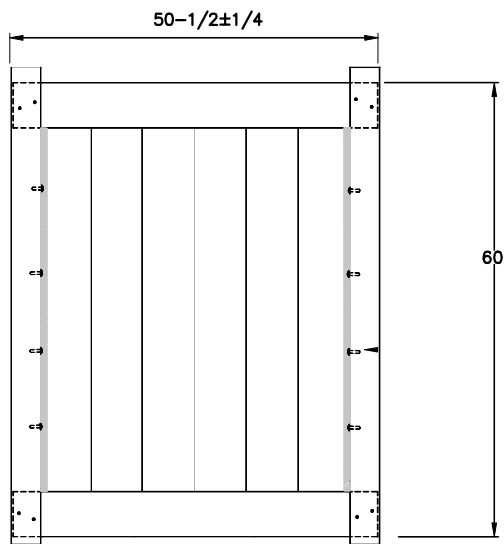

WALK GATE

FENCE PANEL

MATERIAL PER SECTION

RAIL PROFILE

QTY	ITEM	DIMENSION
2	Steel Reinforced Channel	2" x 6" x 95"
4	Lock Rings	N/A

QTY	ITEM	DIMENSION
13	T&G Boards	7/8" x 7" x 39 1/4"
2	End Channel	7/8" x 1" x 47 7/8"

ELEMENT PREMIUM LX
2" x 6"

PREMIUM | 5' X 8' NEWBURY

SOLID VERTICAL PRIVACY | ELEMENT PREMIUM LX RAIL

DESCRIPTION	WEATHERED BLEND		SIERRA BLEND		BRAZILIAN BLEND		ARCTIC BLEND	
	QTY	SKU	QTY	SKU	QTY	SKU	QTY	SKU
5' x 8' Newbury Solid Vertical Privacy Panel (60"H)		630353		630199		630500		630317
5" x 5" x 96" Corner Post		630371		630201		630518		630335
5" x 5" x 96" Line Post		630372		630202		630519		630336
5" x 5" x 96" End Post		630373		630203		630520		630337
5" x 5" Flat Top Post Cap		410869		410868		410865		410863
5" x 5" New England Post Cap		410880		410879		410875		410872
5' Newbury Solid Vertical Privacy Gate Kit		630356		630211		630503		630320
5' x 36½" Newbury Solid Vertical Privacy Gate		630439		630438		630615		630436
5' x 50" Newbury Solid Vertical Privacy Gate		630359		630213		630506		630323
5 x 64¼" Newbury Solid Vertical Privacy Gate		630443		630442		630616		630440

WALK GATE

FENCE PANEL

MATERIAL PER SECTION

RAIL PROFILE

QTY	ITEM	DIMENSION
2	Steel Reinforced Channel	2" x 6" x 95"
4	Lock Rings	NA

QTY	ITEM	DIMENSION
13	T&G Boards	7/8" x 7" x 50¾"
2	End Channel	7/8" x 1" x 47¾"