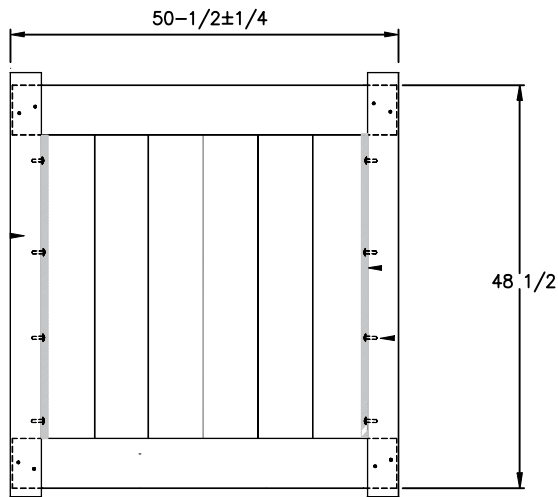

PREMIUM | 4' X 8' NEWBURY

SOLID VERTICAL PRIVACY | ELEMENT PREMIUM LX RAIL

DESCRIPTION	WEATHERED BLEND		SIERRA BLEND		BRAZILIAN BLEND		ARCTIC BLEND	
	QTY	SKU	QTY	SKU	QTY	SKU	QTY	SKU
4' x 8' Newbury Solid Vertical Privacy Panel (48"H)		630352		630259		630499		630316
5" x 5" x 84" Corner Post		630375		630254		630522		630339
5" x 5" x 84" Line Post		630376		630255		630523		630340
5" x 5" x 84" End Post		630377		630256		630524		630341
5" x 5" Flat Top Post Cap		410869		410868		410865		410863
5" x 5" New England Post Cap		410880		410879		410875		410872
4' Newbury Solid Vertical Privacy Gate Kit		630355		630253		630502		630319
4' x 50" Newbury Solid Vertical Privacy Gate		630358		630260		630505		630322

WALK GATE

FENCE PANEL

MATERIAL PER SECTION

RAIL PROFILE

QTY	ITEM	DIMENSION
2	Steel Reinforced Channel	2" x 6" x 95"
4	Lock Rings	N/A

QTY	ITEM	DIMENSION
13	T&G Boards	7/8" x 7" x 39 1/4"
2	End Channel	7/8" x 1" x 47 7/8"