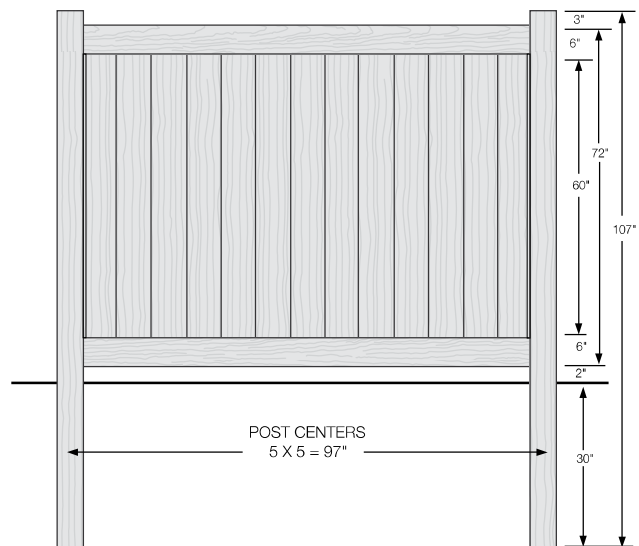

WALK GATE

FENCE PANEL

MATERIAL PER SECTION

RAIL PROFILE

QTY	ITEM	DIMENSION
2	Steel Reinforced Channel	2" x 6" x 95"
4	Lock Rings	NA

QTY	ITEM	DIMENSION
13	T&G Boards	7/8" x 7" x 50¾"
2	End Channel	7/8" x 1" x 47¾"

ELEMENT PREMIUM LX
2" x 6"

PREMIUM | 6' X 8' NEWBURY

SOLID VERTICAL PRIVACY | ELEMENT PREMIUM LX RAIL

DESCRIPTION	WEATHERED BLEND		SIERRA BLEND		BRAZILIAN BLEND		ARCTIC BLEND	
	QTY	SKU	QTY	SKU	QTY	SKU	QTY	SKU
6' x 8' Newbury Solid Vertical Privacy Panel (60"H)		630354		630200		630501		630318
5" x 5" x 107" Corner Post		630367		642180		630514		630331
5" x 5" x 107" Line Post		630368		642181		630515		630332
5" x 5" x 107" End Post		630369		642182		630516		630333
5" x 5" Flat Top Post Cap		410869		410868		410865		410863
5" x 5" New England Post Cap		410880		410879		410875		410872
6' Newbury Solid Vertical Privacy Gate Kit		630357		630212		630504		630321
6' x 36½" Newbury Solid Vertical Privacy Gate		630447		630446		630617		630444
6' x 50" Newbury Solid Vertical Privacy Gate		630360		630214		630507		630324
6' x 64¾" Newbury Solid Vertical Privacy Gate		630451		630450		630618		630448

WALK GATE

FENCE PANEL

MATERIAL PER SECTION

RAIL PROFILE

QTY	ITEM	DIMENSION
2	Steel Reinforced Channel	2" x 6" x 95"
4	Lock Rings	N/A

QTY	ITEM	DIMENSION
13	T&G Boards	7/8" x 7" x 62¾"
2	End Channel	7/8" x 1" x 59¾"