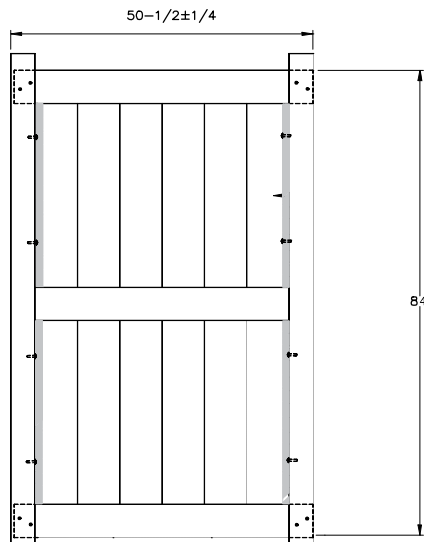

WALK GATE

FENCE PANEL

MATERIAL PER SECTION

RAIL PROFILE

QTY	ITEM	DIMENSION
2	Steel Reinforced Channel	2" x 6" x 95"
4	Lock Rings	N/A

QTY	ITEM	DIMENSION
13	T&G Boards	7/8" x 7" x 62¾"
2	End Channel	7/8" x 1" x 59¾"

ELEMENT PREMIUM LX
2" x 6"

PREMIUM | 7' X 8' NEWBURY

SOLID VERTICAL PRIVACY | ELEMENT PREMIUM LX RAIL

DESCRIPTION	WEATHERED BLEND		SIERRA BLEND		BRAZILIAN BLEND		ARCTIC BLEND	
	QTY	SKU	QTY	SKU	QTY	SKU	QTY	SKU
7' x 8' Newbury Solid Vertical Privacy Panel (84"H)		641955		641952		641956		641954
5" x 5" x 132" Corner Post		630989		630988		630751		630986
5" x 5" x 132" Line Post		630993		630992		630752		630990
5" x 5" x 132" End Post		630997		630996		630753		630994
5" x 5" Flat Top Post Cap		410869		410868		410865		410863
5" x 5" New England Post Cap		410880		410879		410875		410872
7' Newbury Solid Vertical Privacy Gate Kit		630596		630266		630744		630585
7' x 50" Newbury Solid Vertical Privacy Gate		641929		641926		641924		641922

WALK GATE

FENCE PANEL

MATERIAL PER SECTION

QTY	ITEM	DIMENSION
1	Molded Mid Rail with Steel	2" x 6" x 95"
2	Top/Bottom Rail with Steel	2" x 6" x 95"
6	Lock Rings	N/A

RAIL PROFILE

QTY	ITEM	DIMENSION
26	T&G Boards	7/8" x 7" x 35 7/8"
2	End Channel	7/8" x 1" x 47 7/8"