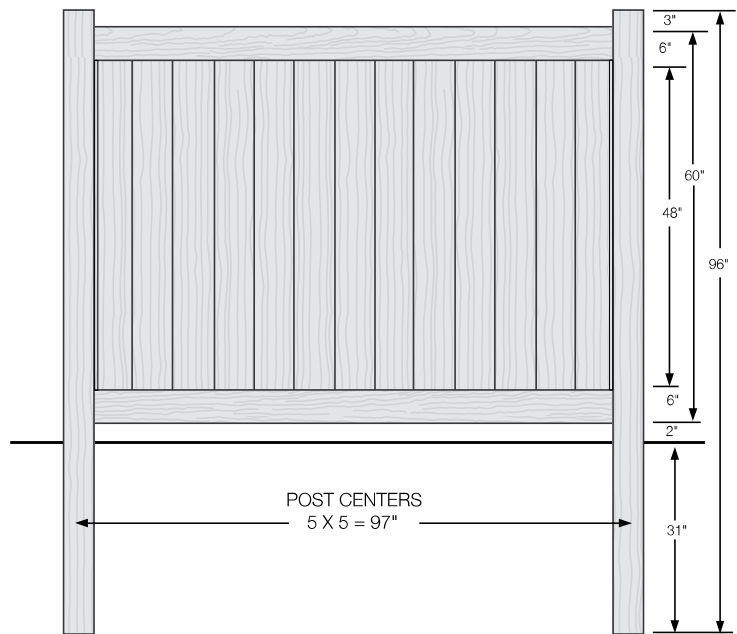

WALK GATE

FENCE PANEL

MATERIAL PER SECTION

RAIL PROFILE

QTY	ITEM	DIMENSION
2	Steel Reinforced Channel	2" x 6" x 95"
4	Lock Rings	N/A

QTY	ITEM	DIMENSION
13	T&G Boards	7/8" x 7" x 39 1/4"
2	End Channel	7/8" x 1" x 47 7/8"

ELEMENT PREMIUM LX
2" x 6"

PREMIUM | 5' X 8' NEWBURY

SOLID VERTICAL PRIVACY | ELEMENT PREMIUM LX RAIL

DESCRIPTION	WEATHERED BLEND		SIERRA BLEND		BRAZILIAN BLEND		ARCTIC BLEND	
	QTY	SKU	QTY	SKU	QTY	SKU	QTY	SKU
5' x 8' Newbury Solid Vertical Privacy Panel (60"H)		630353		630199		630500		630317
5" x 5" x 96" Corner Post		630371		630201		630518		630335
5" x 5" x 96" Line Post		630372		630202		630519		630336
5" x 5" x 96" End Post		630373		630203		630520		630337
5" x 5" Flat Top Post Cap		410869		410868		410865		410863
5" x 5" New England Post Cap		410880		410879		410875		410872
5' Newbury Solid Vertical Privacy Gate Kit		630356		630211		630503		630320
5' x 36½" Newbury Solid Vertical Privacy Gate		630439		630438		630615		630436
5' x 50" Newbury Solid Vertical Privacy Gate		630359		630213		630506		630323
5 x 64¼" Newbury Solid Vertical Privacy Gate		630443		630442		630616		630440

WALK GATE

FENCE PANEL

MATERIAL PER SECTION

RAIL PROFILE

QTY	ITEM	DIMENSION
2	Steel Reinforced Channel	2" x 6" x 95"
4	Lock Rings	NA

QTY	ITEM	DIMENSION
13	T&G Boards	7/8" x 7" x 50¾"
2	End Channel	7/8" x 1" x 47¾"