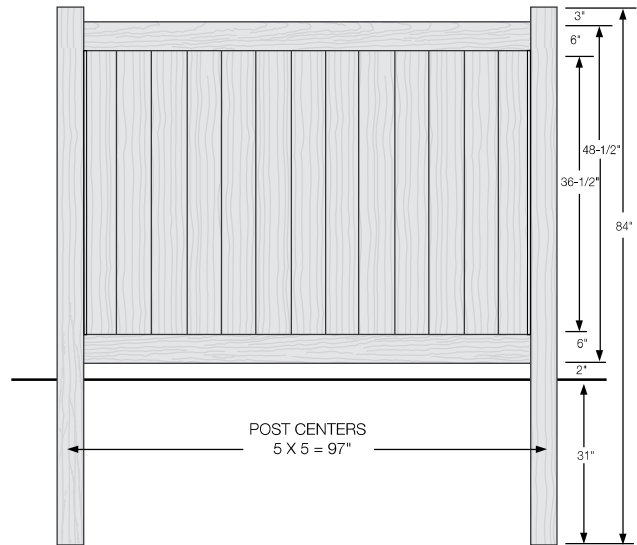

PREMIUM | 4' X 8' NEWBURY

SOLID VERTICAL PRIVACY | ELEMENT PREMIUM LX RAIL

DESCRIPTION	WEATHERED BLEND		SIERRA BLEND		BRAZILIAN BLEND		ARCTIC BLEND	
	QTY	SKU	QTY	SKU	QTY	SKU	QTY	SKU
4' x 8' Newbury Solid Vertical Privacy Panel (48"H)		630352		630259		630499		630316
5" x 5" x 84" Corner Post		630375		630254		630522		630339
5" x 5" x 84" Line Post		630376		630255		630523		630340
5" x 5" x 84" End Post		630377		630256		630524		630341
5" x 5" Flat Top Post Cap		410869		410868		410865		410863
5" x 5" New England Post Cap		410880		410879		410875		410872
4' Newbury Solid Vertical Privacy Gate Kit		630355		630253		630502		630319
4' x 50" Newbury Solid Vertical Privacy Gate		630358		630260		630505		630322

WALK GATE

FENCE PANEL

MATERIAL PER SECTION

RAIL PROFILE

QTY	ITEM	DIMENSION
2	Steel Reinforced Channel	2" x 6" x 95"
4	Lock Rings	N/A

QTY	ITEM	DIMENSION
13	T&G Boards	7/8" x 7" x 39 1/4"
2	End Channel	7/8" x 1" x 47 7/8"

ELEMENT PREMIUM LX
2" x 6"

PREMIUM | 5' X 8' NEWBURY

SOLID VERTICAL PRIVACY | ELEMENT PREMIUM LX RAIL

DESCRIPTION	WEATHERED BLEND		SIERRA BLEND		BRAZILIAN BLEND		ARCTIC BLEND	
	QTY	SKU	QTY	SKU	QTY	SKU	QTY	SKU
5' x 8' Newbury Solid Vertical Privacy Panel (60"H)		630353		630199		630500		630317
5" x 5" x 96" Corner Post		630371		630201		630518		630335
5" x 5" x 96" Line Post		630372		630202		630519		630336
5" x 5" x 96" End Post		630373		630203		630520		630337
5" x 5" Flat Top Post Cap		410869		410868		410865		410863
5" x 5" New England Post Cap		410880		410879		410875		410872
5' Newbury Solid Vertical Privacy Gate Kit		630356		630211		630503		630320
5' x 36½" Newbury Solid Vertical Privacy Gate		630439		630438		630615		630436
5' x 50" Newbury Solid Vertical Privacy Gate		630359		630213		630506		630323
5 x 64¼" Newbury Solid Vertical Privacy Gate		630443		630442		630616		630440