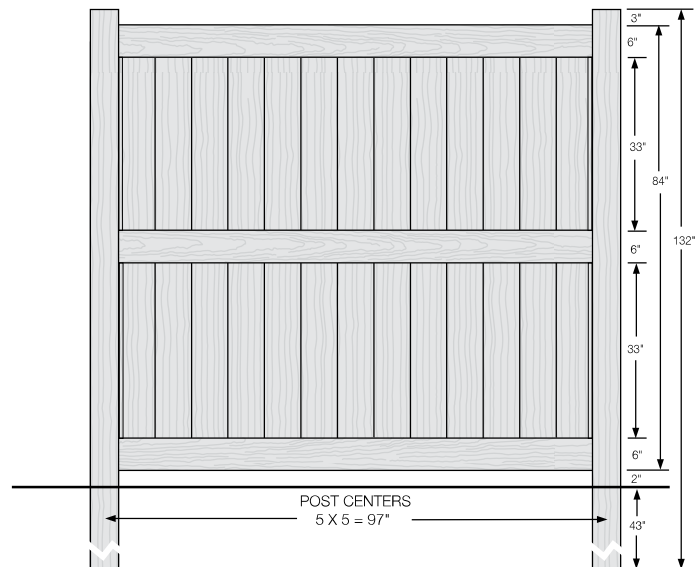

WALK GATE

FENCE PANEL

MATERIAL PER SECTION

RAIL PROFILE

QTY	ITEM	DIMENSION
2	Steel Reinforced Channel	2" x 6" x 95"
4	Lock Rings	N/A

QTY	ITEM	DIMENSION
13	T&G Boards	7/8" x 7" x 62¾"
2	End Channel	7/8" x 1" x 59¾"

ELEMENT PREMIUM LX
2" x 6"

PREMIUM | 7' X 8' NEWBURY

SOLID VERTICAL PRIVACY | ELEMENT PREMIUM LX RAIL

DESCRIPTION	WEATHERED BLEND		SIERRA BLEND		BRAZILIAN BLEND		ARCTIC BLEND	
	QTY	SKU	QTY	SKU	QTY	SKU	QTY	SKU
7' x 8' Newbury Solid Vertical Privacy Panel (84"H)		641955		641952		641956		641954
5" x 5" x 132" Corner Post		630989		630988		630751		630986
5" x 5" x 132" Line Post		630993		630992		630752		630990
5" x 5" x 132" End Post		630997		630996		630753		630994
5" x 5" Flat Top Post Cap		410869		410868		410865		410863
5" x 5" New England Post Cap		410880		410879		410875		410872
7' Newbury Solid Vertical Privacy Gate Kit		630596		630266		630744		630585
7' x 50" Newbury Solid Vertical Privacy Gate		641929		641926		641924		641922

WALK GATE

FENCE PANEL

MATERIAL PER SECTION

QTY	ITEM	DIMENSION
1	Molded Mid Rail with Steel	2" x 6" x 95"
2	Top/Bottom Rail with Steel	2" x 6" x 95"
6	Lock Rings	N/A

RAIL PROFILE

QTY	ITEM	DIMENSION
26	T&G Boards	7/8" x 7" x 35 7/8"
2	End Channel	7/8" x 1" x 47 7/8"